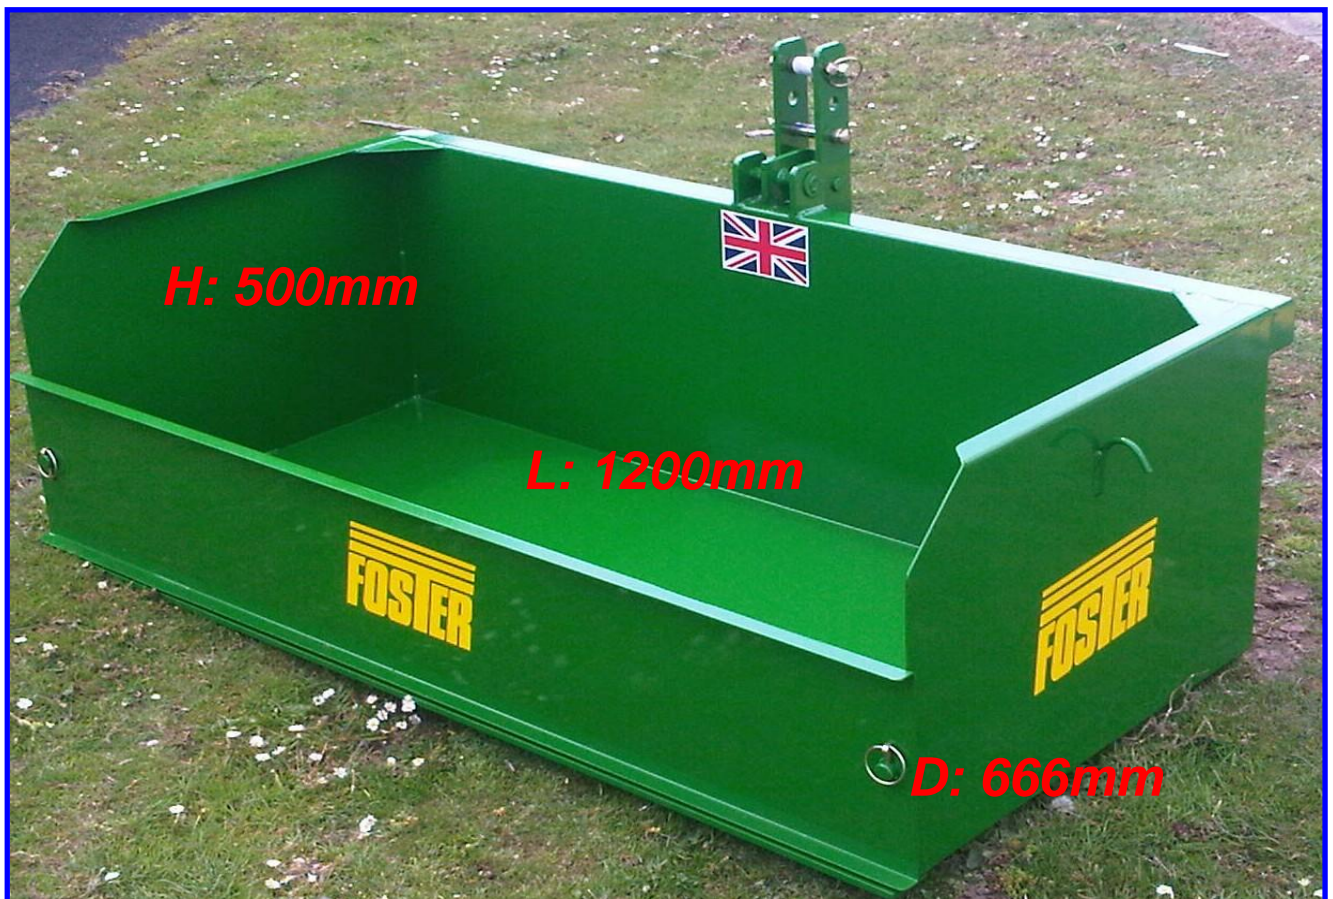

## SMALL FARM RANGE TRANSPORT BOXES

**RUGGED MEDIUM DUTY BOX PERFECT FOR  
USE WITH SMALLER HP TRACTORS  
AVAILABLE IN 4' (1200mm) AND 5' (1500mm)**

- Positive quick release trip mechanism
- Heavy duty front scraper blade
- Detachable tailgate
- Rope hooks fitted
- Twin jaw linkage mountings with Cat 1 & 2 pins
- 3mm Floor and 3mm Sides